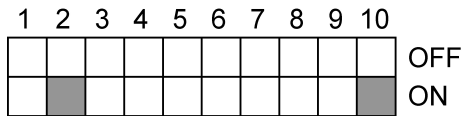

	XLR
1 =	
2 =	
3 =	

3

1 Slave ():

1	2	3	4	5	6	7	8	9	10	OFF
										ON

slave,

(master)

Sound Active ()

Fixed Color ()

DMX,

AUTO (),

DMX

1	Red ()	OFF ()
2	Green ()	OFF
3	Blue ()	OFF
4	White ()	OFF
5	Dimmer1 (1)	OFF
6	Dimmer2 (2)	OFF
7	Sound ()	OFF
8	Auto ()	OFF
9	Slave ()	ON ()
10	Master ()	ON

2 AUTO ()

1	2	3	4	5	6	7	8	9	10	OFF
										ON

8 10

ON (),

1 2.

4 Static Colour ()

A:Red ()

1 10 ON(),

5 6.

1	Red ()	ON	
2	Green ()		OFF
3	Blue ()		OFF
4	White ()		OFF
5	Dimmer1 (1)	ON	
6	Dimmer2 (2)	ON	
7	Sound ()		OFF
8	Auto ()		OFF
9	Slave ()		OFF
10	Master ()	ON	

B:Green ()

2 10 ON(),

5 6.

1	Red ()		OFF
2	Green ()	ON	
3	Blue ()		OFF
4	White ()		OFF
5	Dimmer1 (1)	ON	
6	Dimmer2 (2)	ON	
7	Sound ()		OFF
8	Auto ()		OFF
9	Slave ()		OFF
10	Master ()	ON	

C:Blue ()

3 10

ON (),