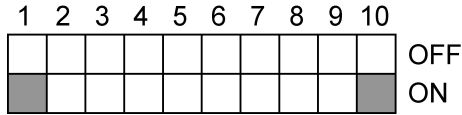

	XLR
1 =	
2 =	
3 =	

3

1 Slave ():

1	2	3	4	5	6	7	8	9	10	OFF
										ON

slave,

(master)

Sound Active ()

Fixed Color ()

DMX,

AUTO (),

DMX

1	Red ()	OFF ()
2	Green ()	OFF
3	Blue ()	OFF
4	White ()	OFF
5	Dimmer1 (1)	OFF
6	Dimmer2 (2)	OFF
7	Sound ()	OFF
8	Auto ()	OFF
9	Slave ()	ON ()
10	Master ()	ON

2 AUTO ()

1	2	3	4	5	6	7	8	9	10	OFF
										ON

8 10

ON (),

1 2.

4 Static Colour ()

A:Red ()

1 10 ON(),

5 6.

1	Red ()	ON	
2	Green ()		OFF
3	Blue ()		OFF
4	White ()		OFF
5	Dimmer1 (1)	ON	
6	Dimmer2 (2)	ON	
7	Sound ()		OFF
8	Auto ()		OFF
9	Slave ()		OFF
10	Master ()	ON	