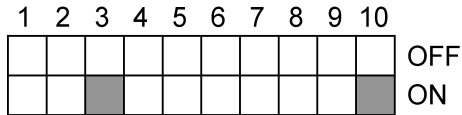

	XLR
1 =	
2 =	
3 =	

3

1 Slave ():

1	2	3	4	5	6	7	8	9	10	OFF
										ON

slave,

(master)

Sound Active ()

Fixed Color ()

8 10

ON (),

1 2.

4 Static Colour ()

A:Red ()

1 10 ON(),

5 6.

1	Red ()	ON	
2	Green ()		OFF
3	Blue ()		OFF
4	White ()		OFF
5	Dimmer1 (1)	ON	
6	Dimmer2 (2)	ON	
7	Sound ()		OFF
8	Auto ()		OFF
9	Slave ()		OFF
10	Master ()	ON	

B:Green ()

2 10 ON(),

5 6.

1	Red ()		OFF
2	Green ()	ON	
3	Blue ()		OFF
4	White ()		OFF
5	Dimmer1 (1)	ON	
6	Dimmer2 (2)	ON	
7	Sound ()		OFF
8	Auto ()		OFF
9	Slave ()		OFF
10	Master ()	ON	

C:Blue ()

3 10

ON (),

5 6.

1	Red ()		OFF
2	Green ()		OFF
3	Blue ()	ON	
4	White ()		OFF
5	Dimmer1 (1)	ON	
6	Dimmer2 (2)	ON	
7	Sound ()		OFF
8	Auto ()		OFF
9	Slave ()		OFF
10	Master ()	ON	

D:White ()

1	2	3	4	5	6	7	8	9	10

OFF
ON

4 10