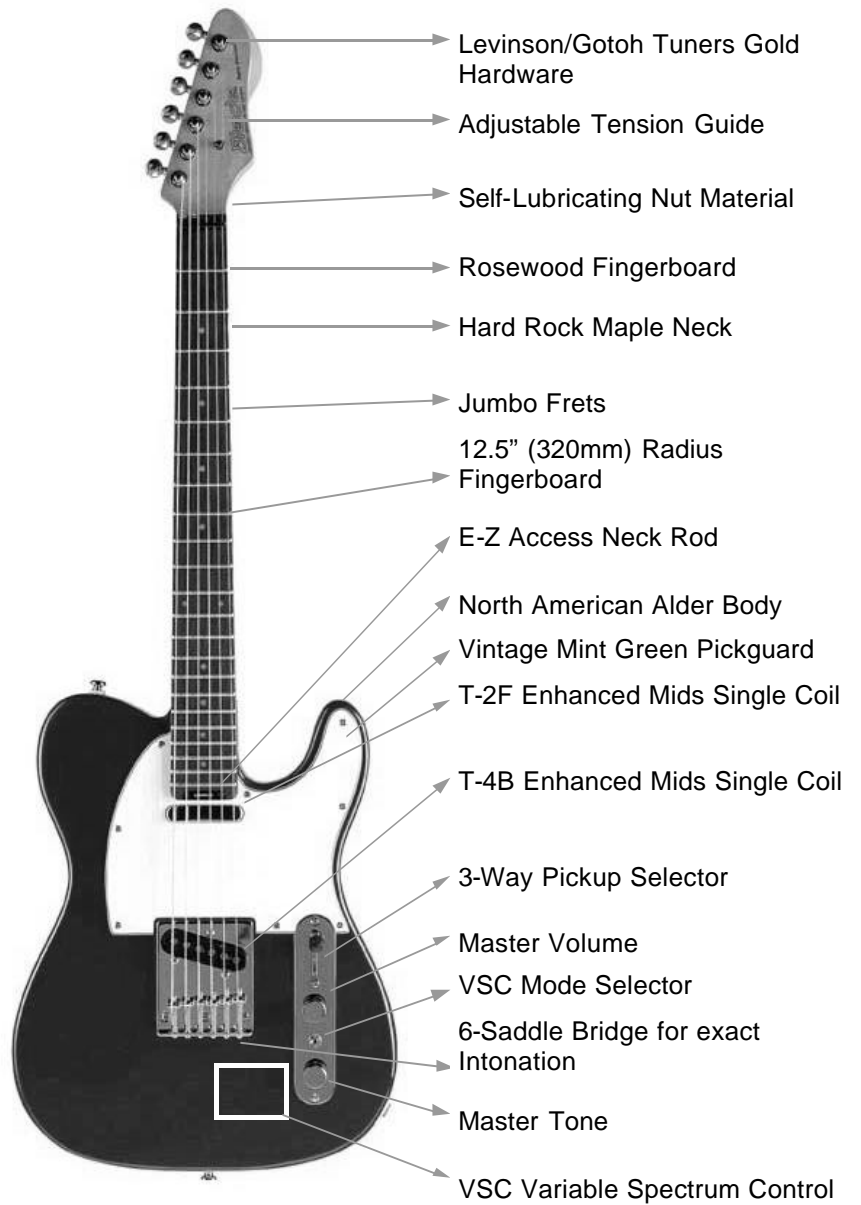

Classic Series

Delta Standard

Model Code: T1

Down and dirty, from basic blues to raunchy rock. The Alder body highlights the smoother sounds of the late 60s instruments of this style. True single coils deliver the punch and bite you would expect. The on-board Variable Spectrum Control expands those sounds to a veritable rainbow of tonal versatility.

Highlights:

- VSC
- Enhanced midrange single coils for more punch
- Position-determined-profile neck gives you an even feel in all playing positions

“The look of this Blade is traditionally stylish... modernizations concentrate on functionality. A well-built guitar at an affordable price.”

Riffi Magazine, Finland

Pickup Selection